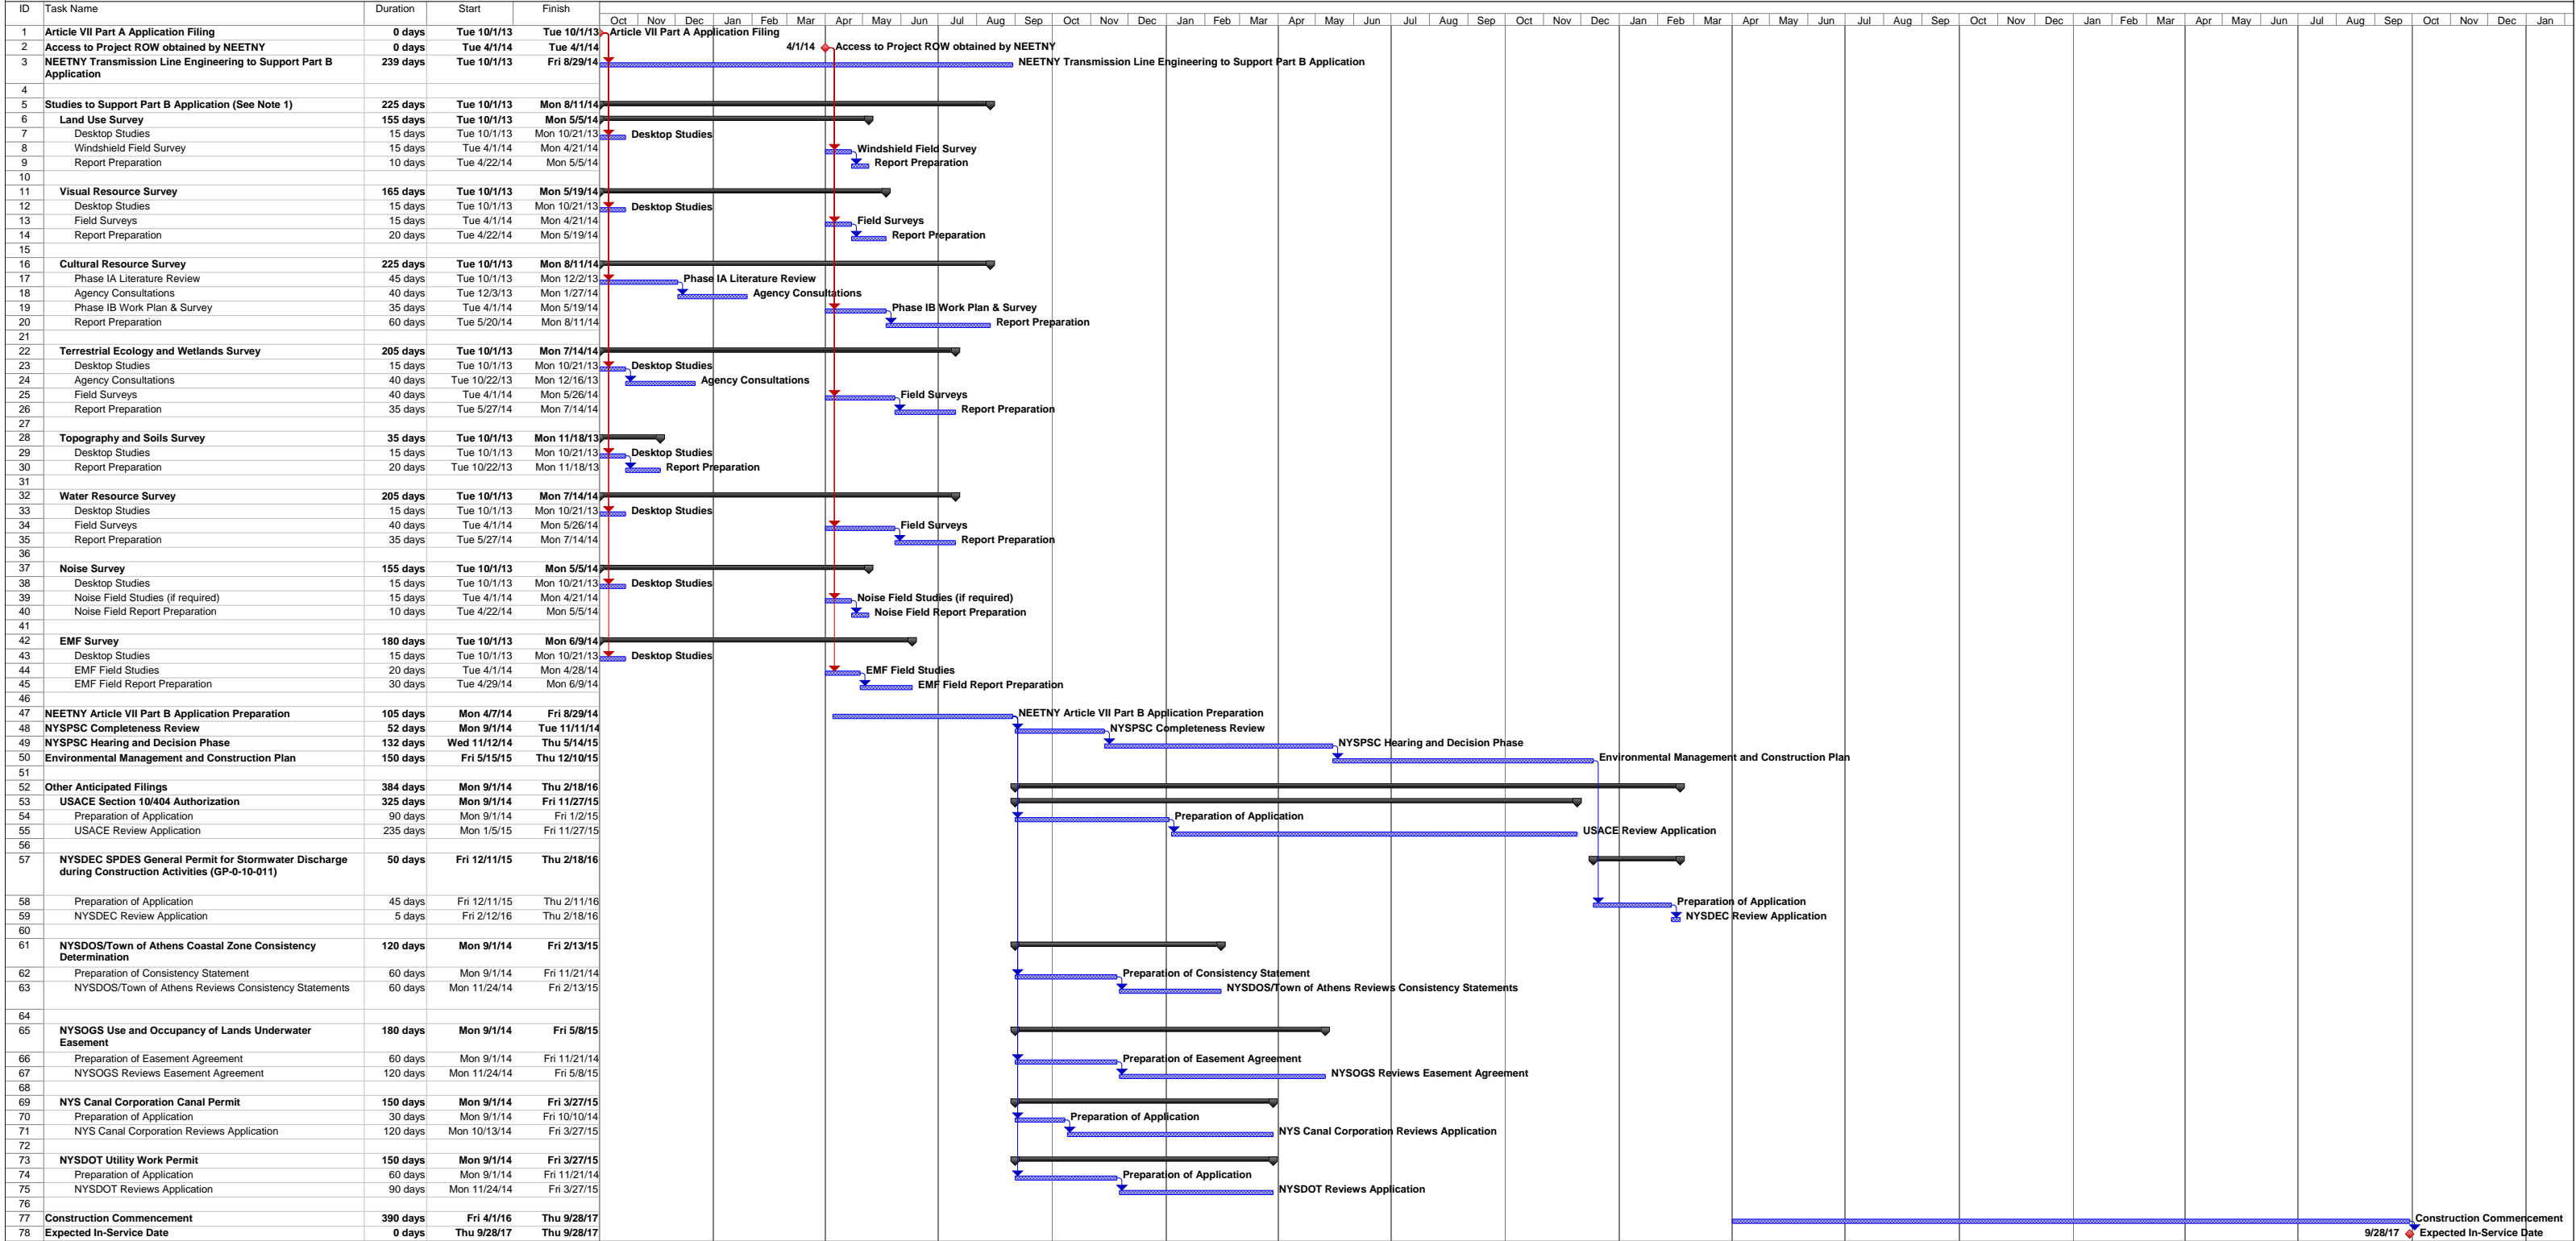

NextEra Energy Transmission New York, Inc. (NEETNY)
 Marcy to Pleasant Valley Project
 Figure PSS-1 Article VII Part B Field Studies and Preparation and Project Development Schedule

October 2013

Task		Milestone		Project Summary		External Milestone		Inactive Milestone		Manual Task		Manual Summary Rollup		Start-only		Progress		Deadline	
Split		Summary		External Tasks		Inactive Task		Inactive Summary		Duration-only		Manual Summary		Finish-only					