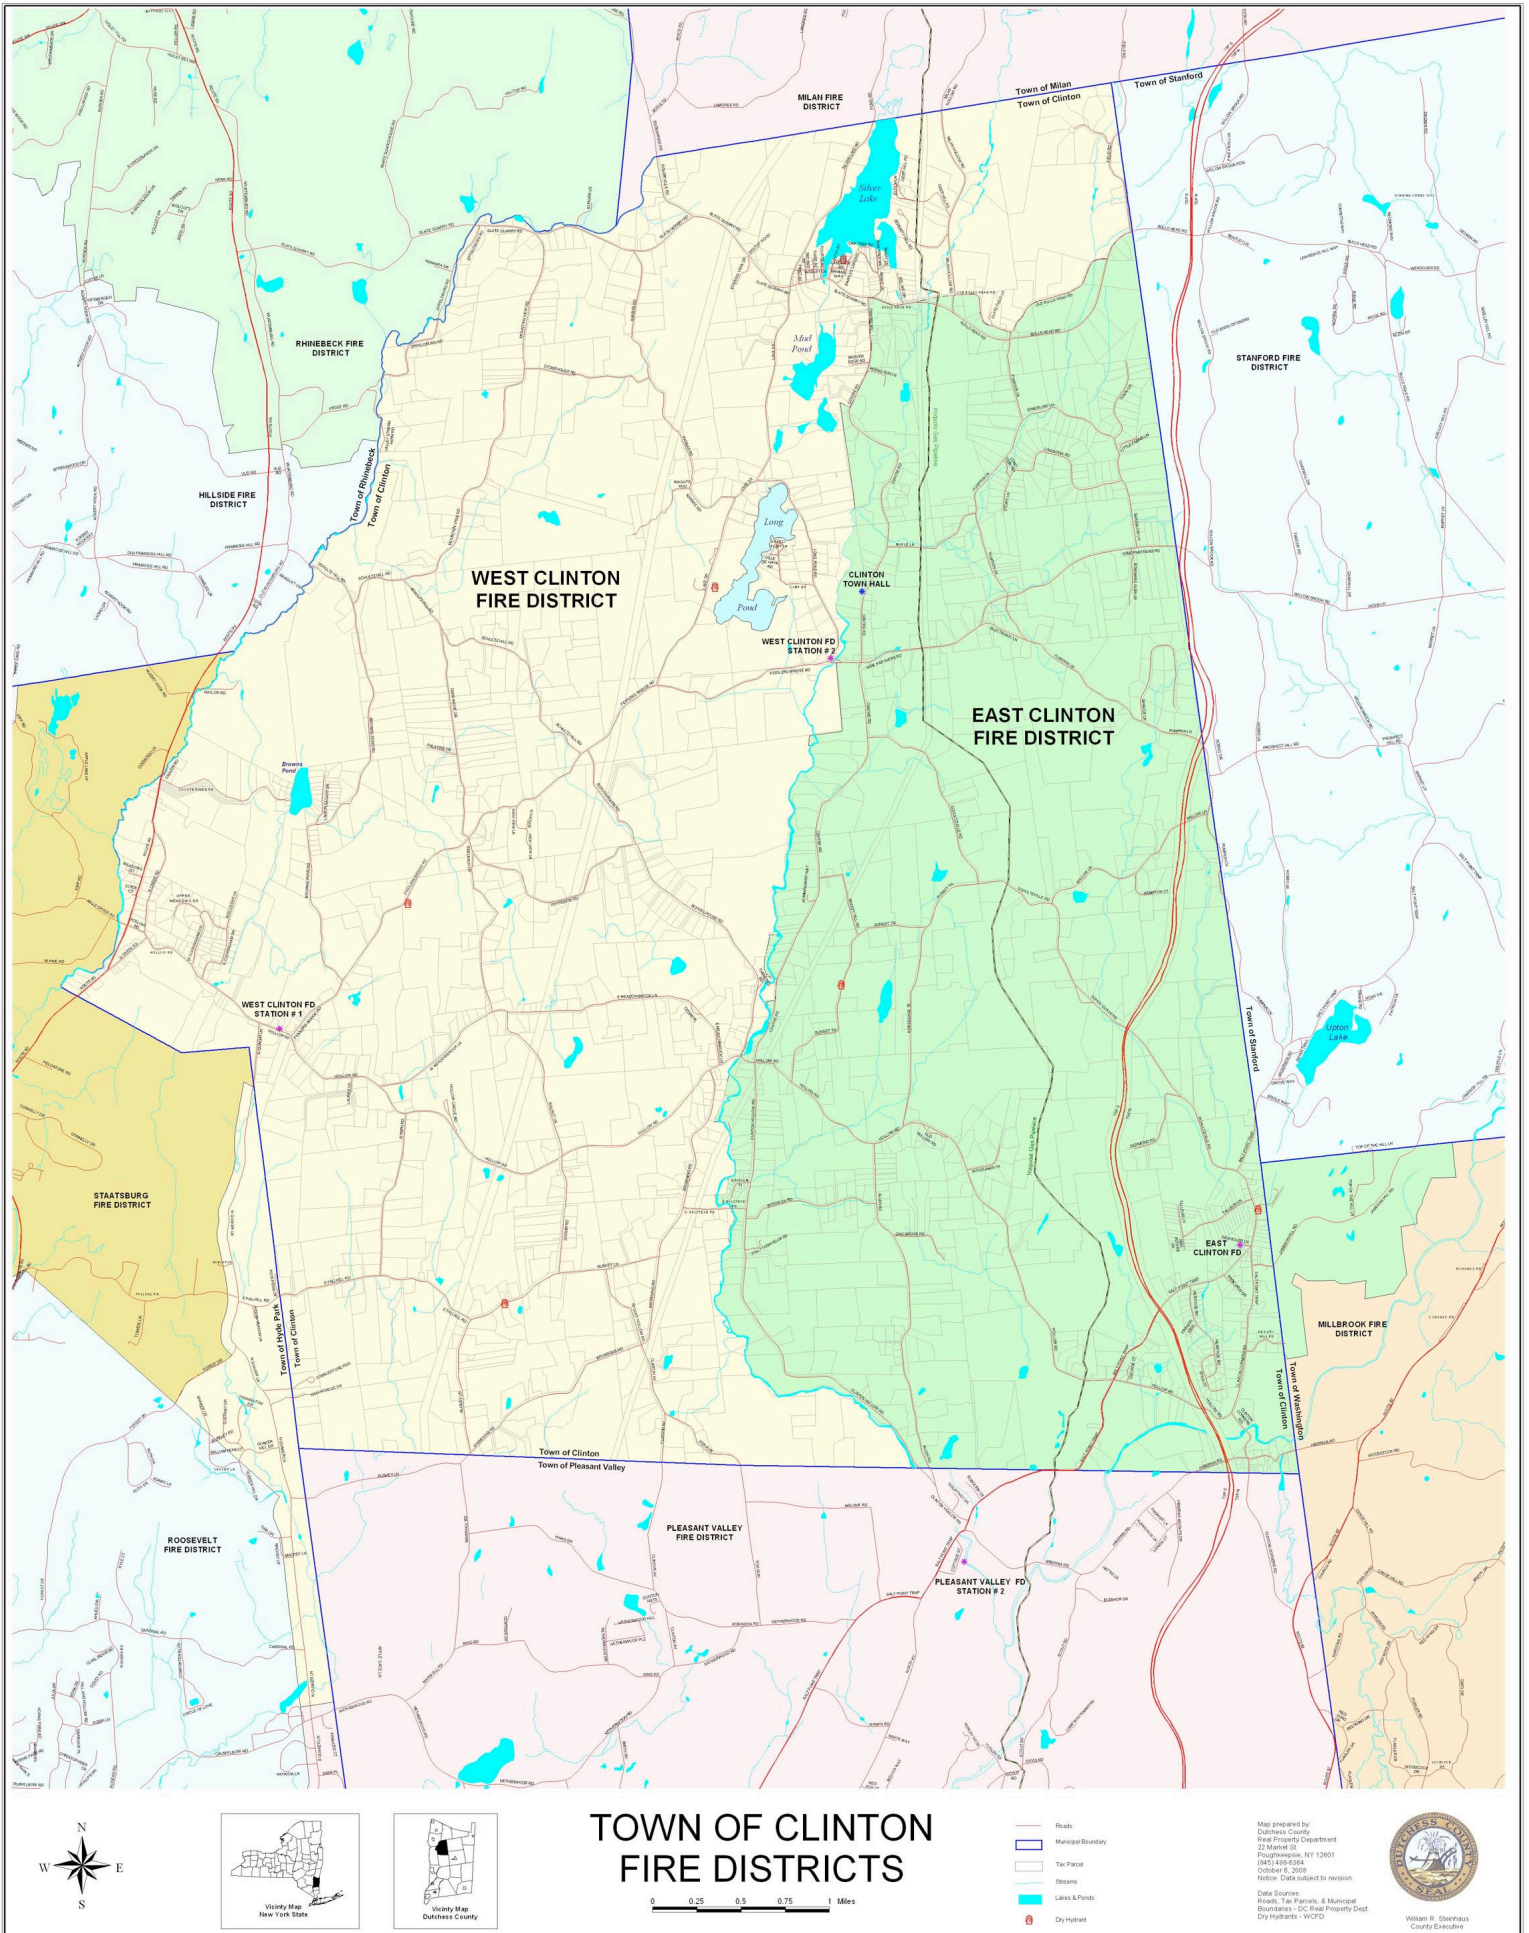

Figure 6.2: Town of Clinton Fire Districts

TOWN OF CLINTON FIRE DISTRICTS

0 0.25 0.5 0.75 1 Miles

- Roads
- Municipal Boundary
- Tax Parcel
- Streams
- Lakes & Ponds
- Dry Hydrant