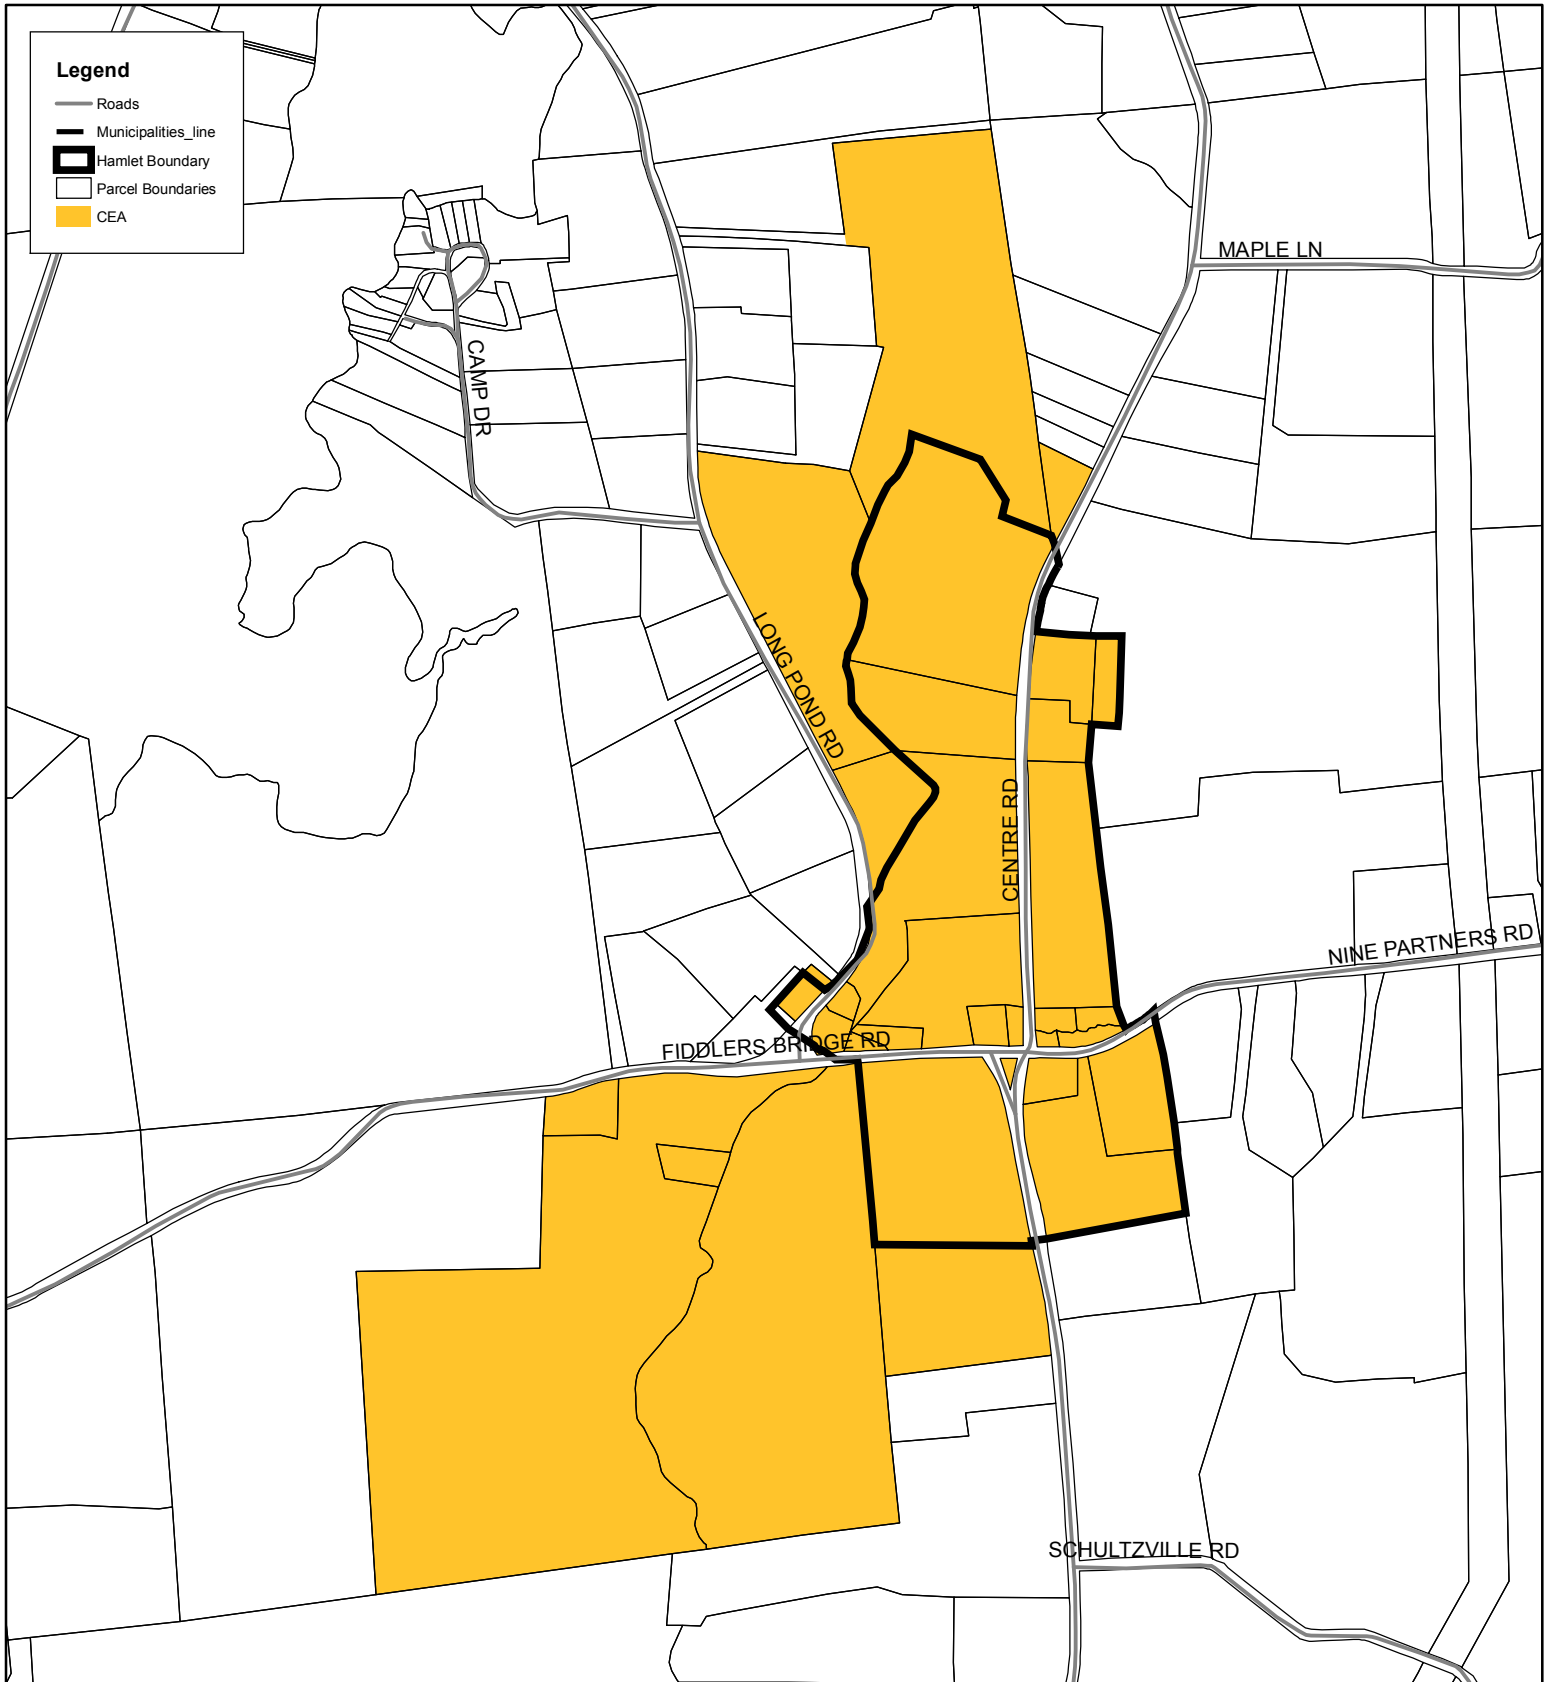

Schultzville CEA and Hamlet

Town of Clinton, Dutchess County, New York

Map Created February 2008

Tax Parcels: Dutchess County Real Property
Tax Service Agency, January, 2008

0 350 700 1,400 Feet

1:10,000

WARNING: This map is not a substitute for land surveys or legal documents. No accuracy or completeness guarantee is implied or intended.