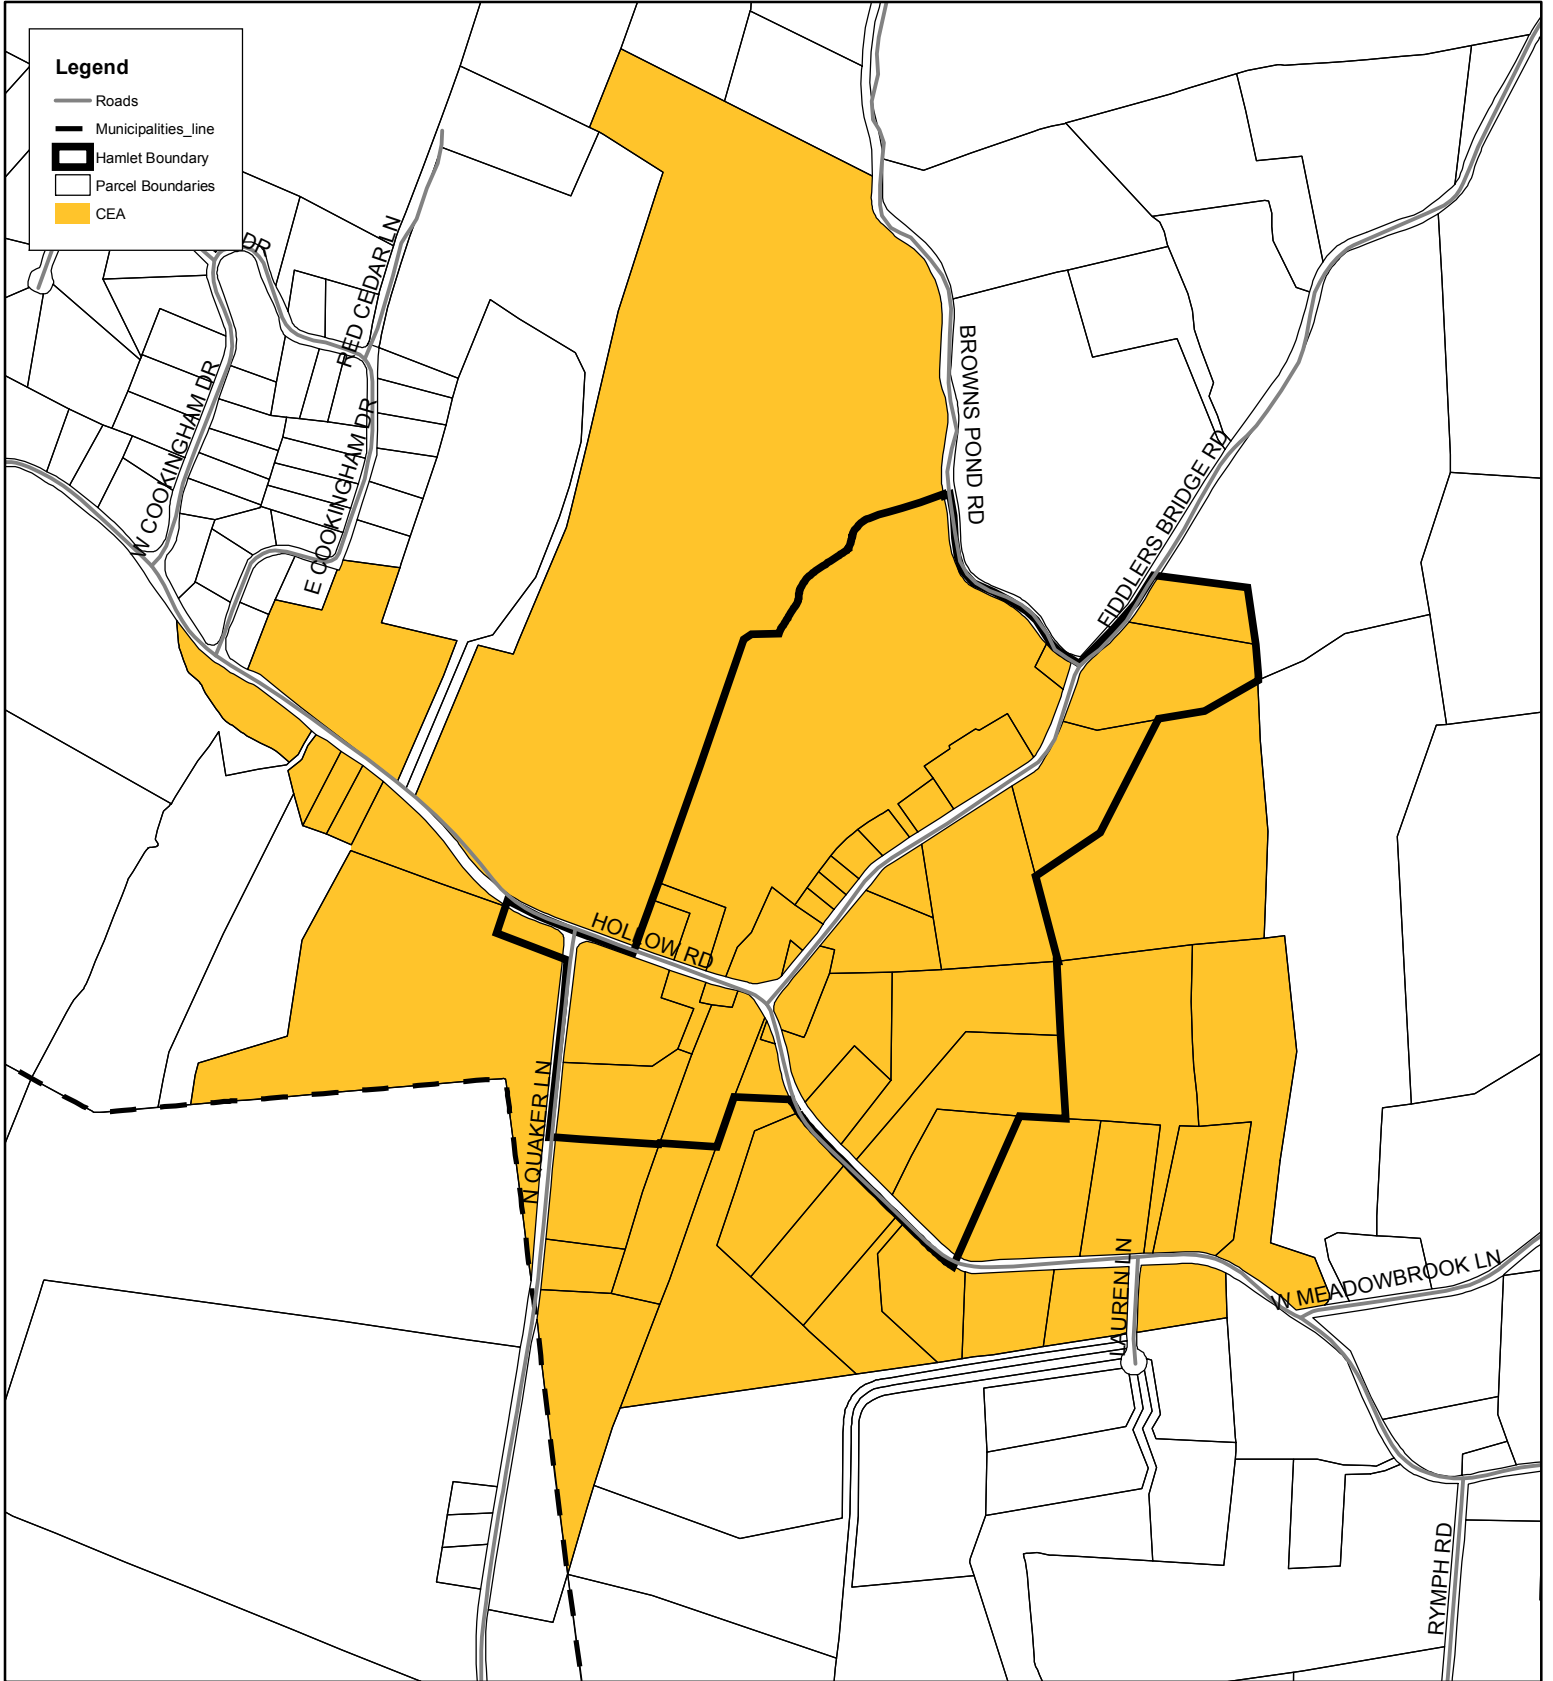

Pleasant Plains CEA and Hamlet

Town of Clinton, Dutchess County, New York

Map Created February 2008

Tax Parcels: Dutchess County Real Property
Tax Service Agency, January, 2008

0 350 700 1,400 Feet

1:11,200

WARNING: This map is not a substitute for land surveys or legal documents. No accuracy or completeness guarantee is implied or intended.