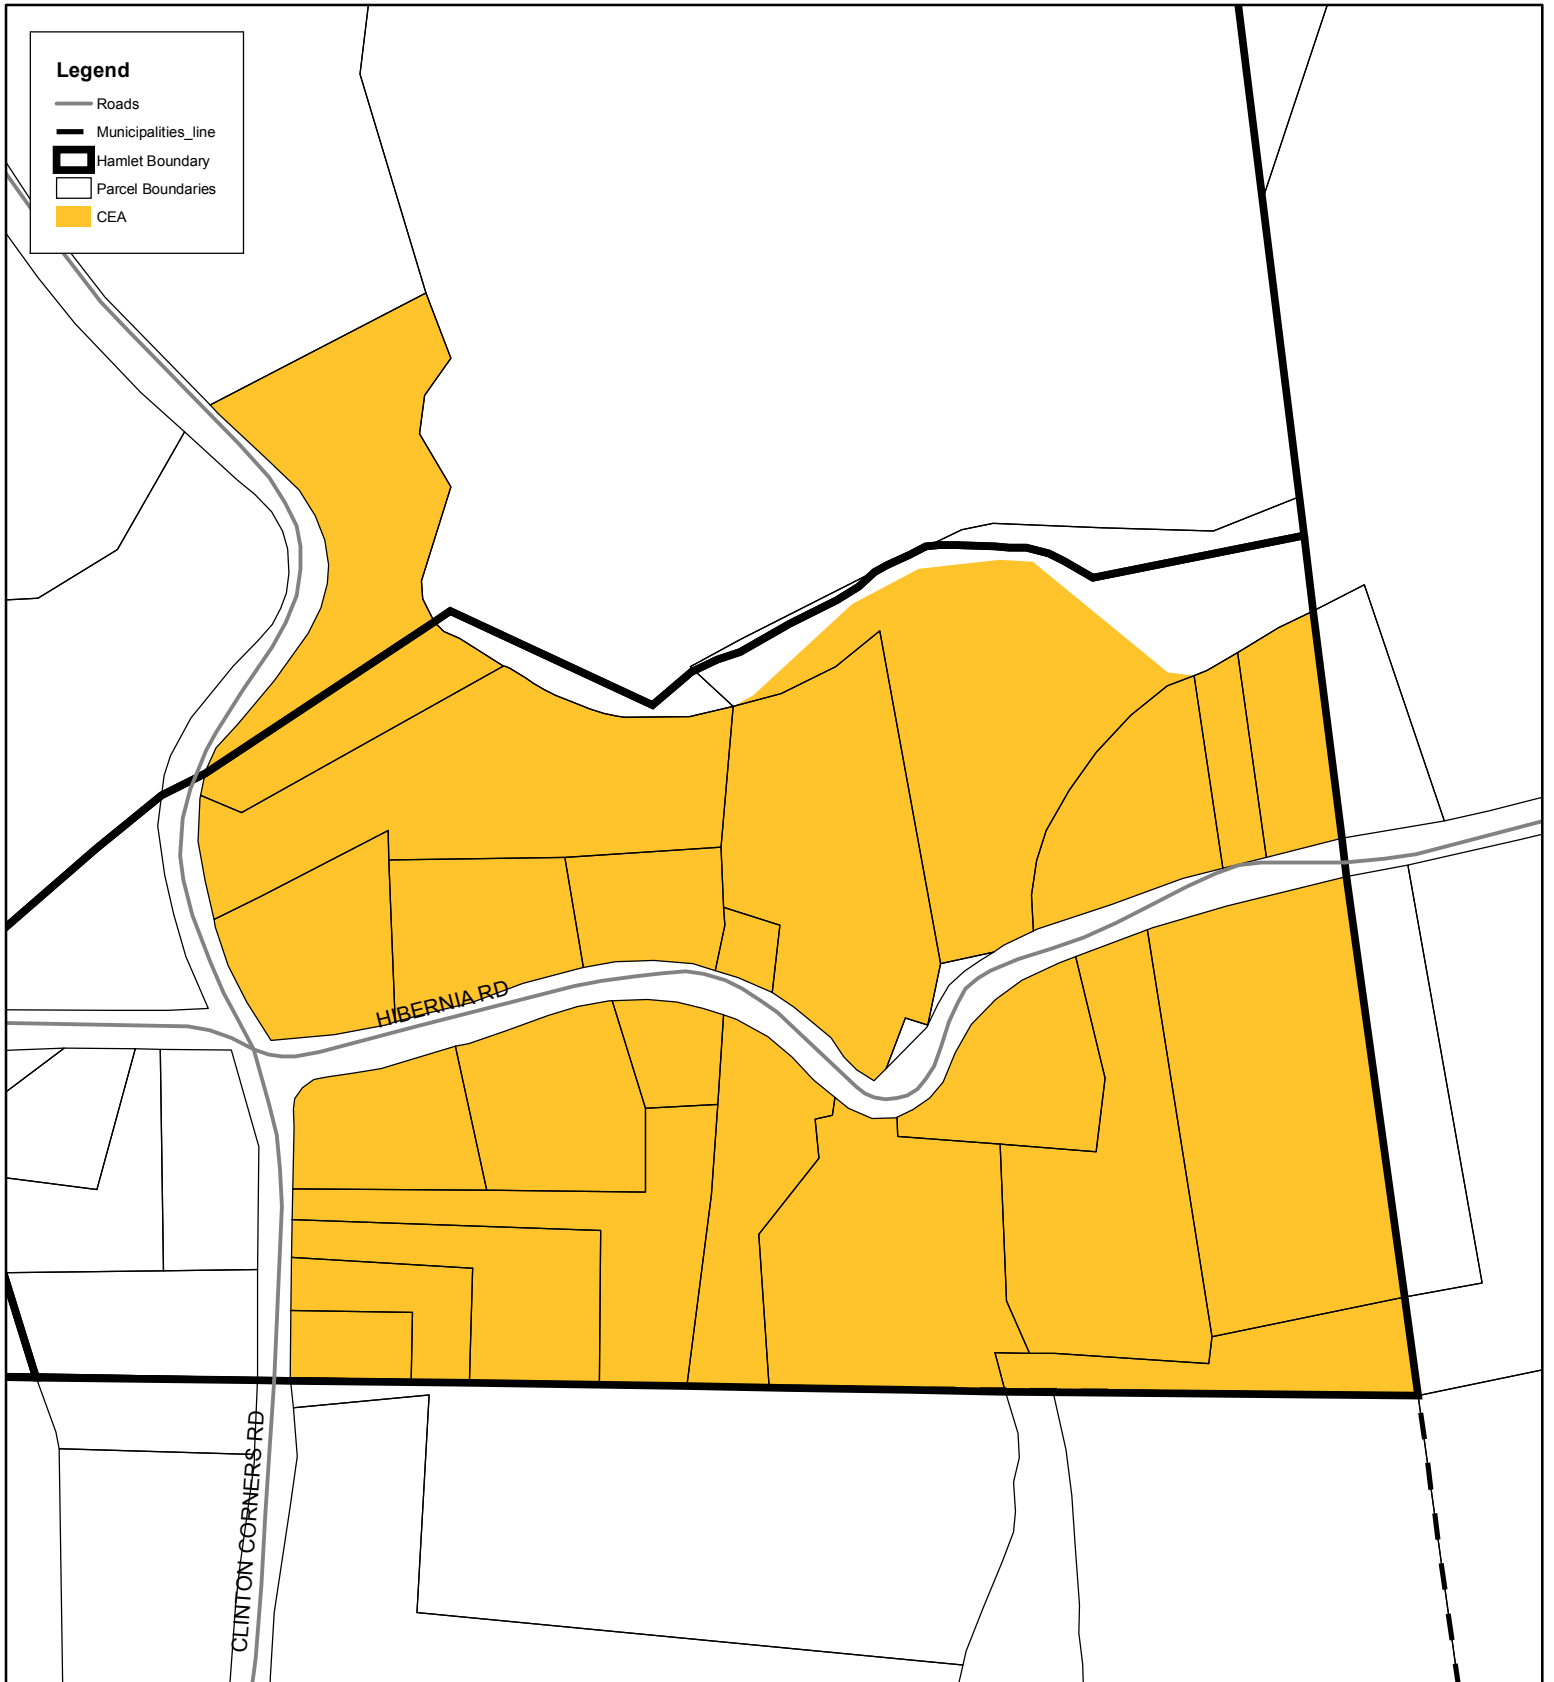

Hibernia CEA and Hamlet

Town of Clinton, Dutchess County, New York

Map Created February 2008

Tax Parcels: Dutchess County Real Property
Tax Service Agency, January, 2008

1:3,000

WARNING: This map is not a substitute for land surveys or legal documents. No accuracy or completeness guarantee is implied or intended.