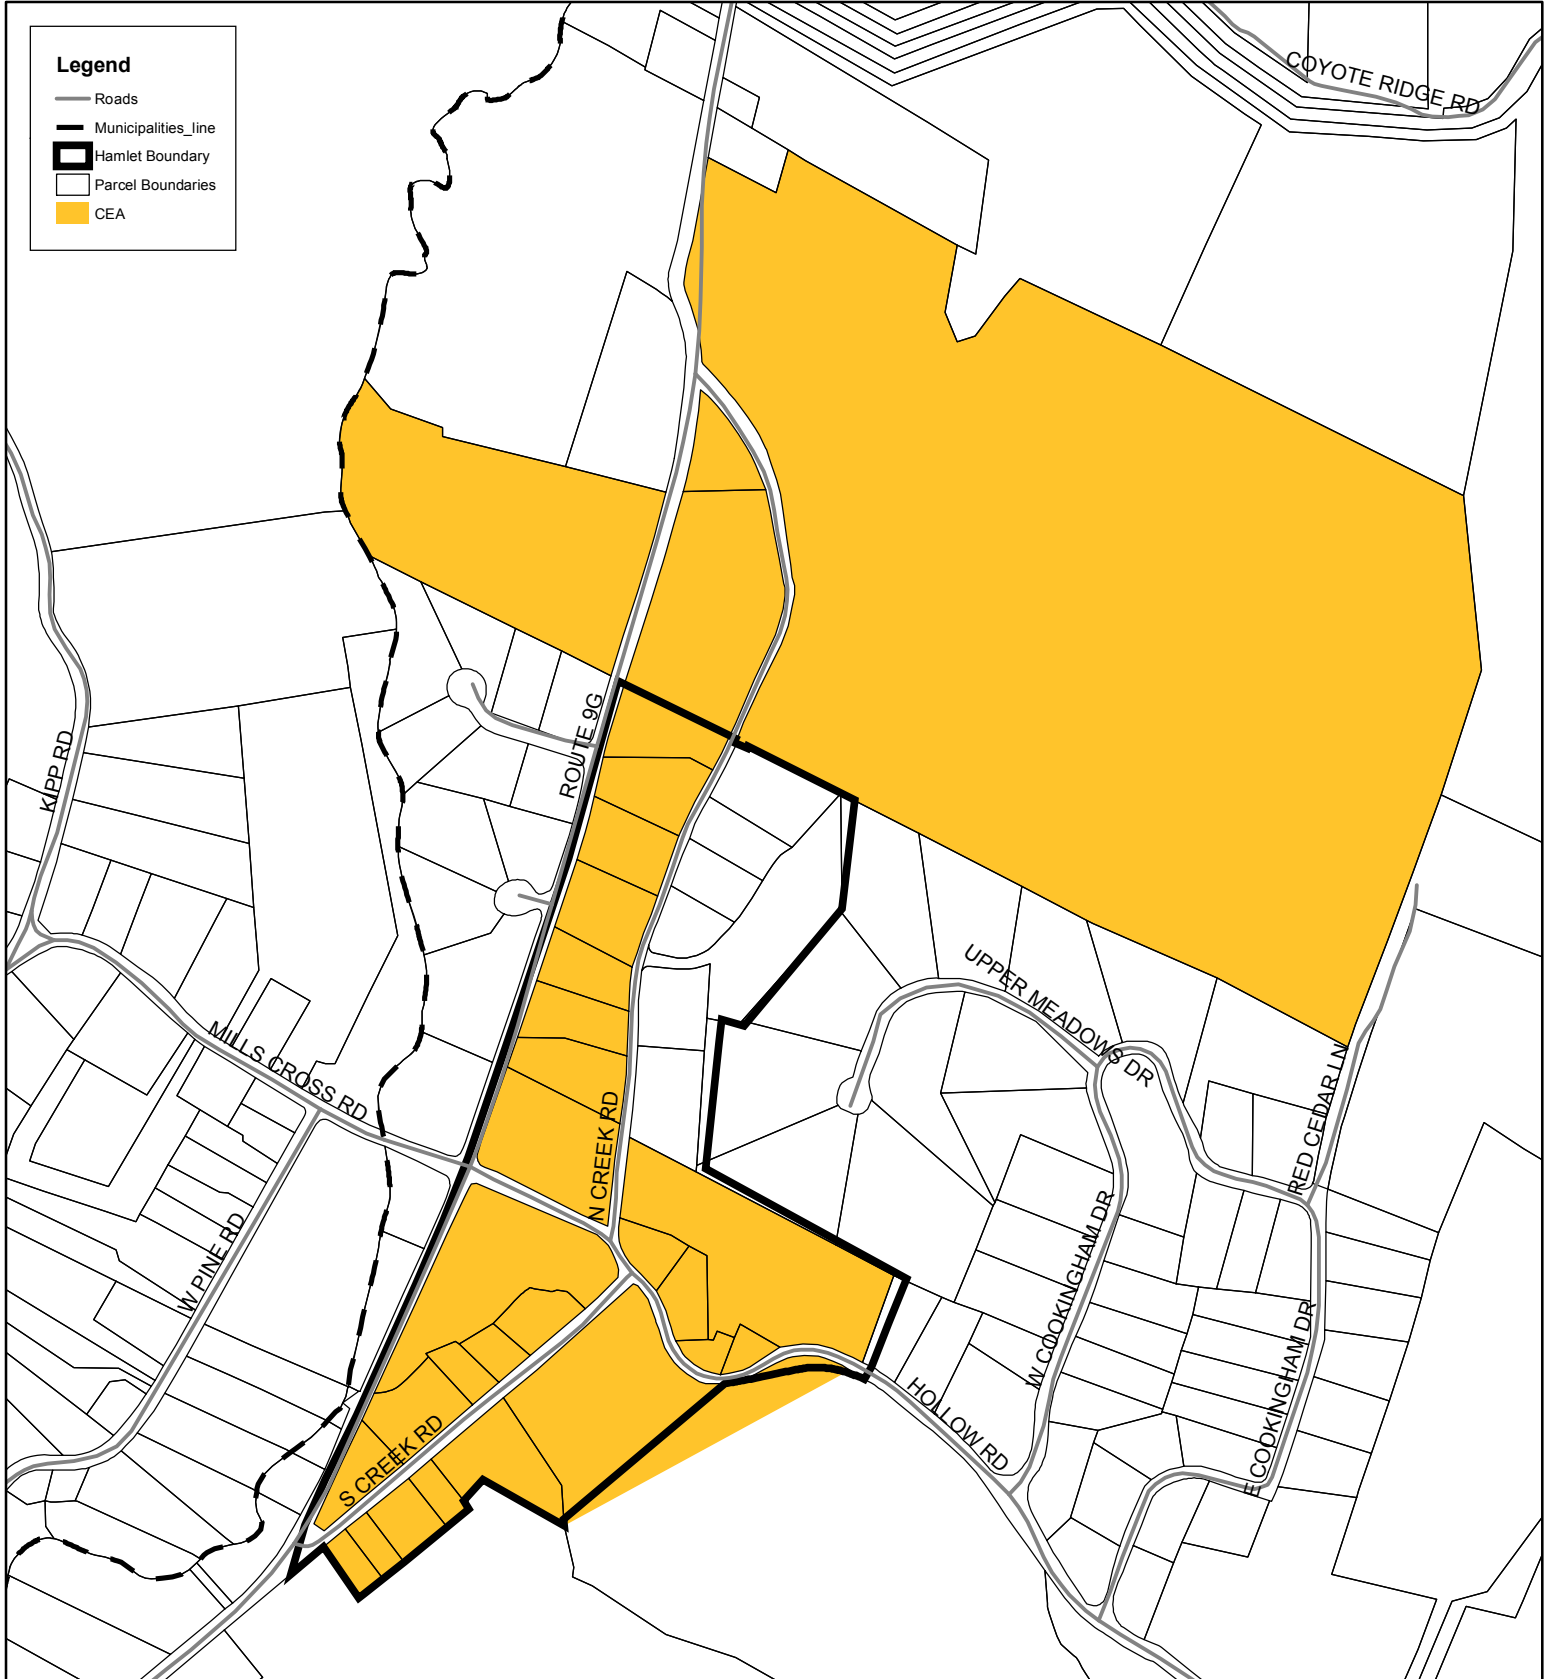

# Frost Mills CEA and Hamlet

Town of Clinton, Dutchess County, New York

Map Created February 2008

Tax Parcels: Dutchess County Real Property  
Tax Service Agency, January, 2008

0 250 500 1,000 Feet

1:8,000

WARNING: This map is not a substitute for land surveys or legal documents. No accuracy or completeness guarantee is implied or intended.