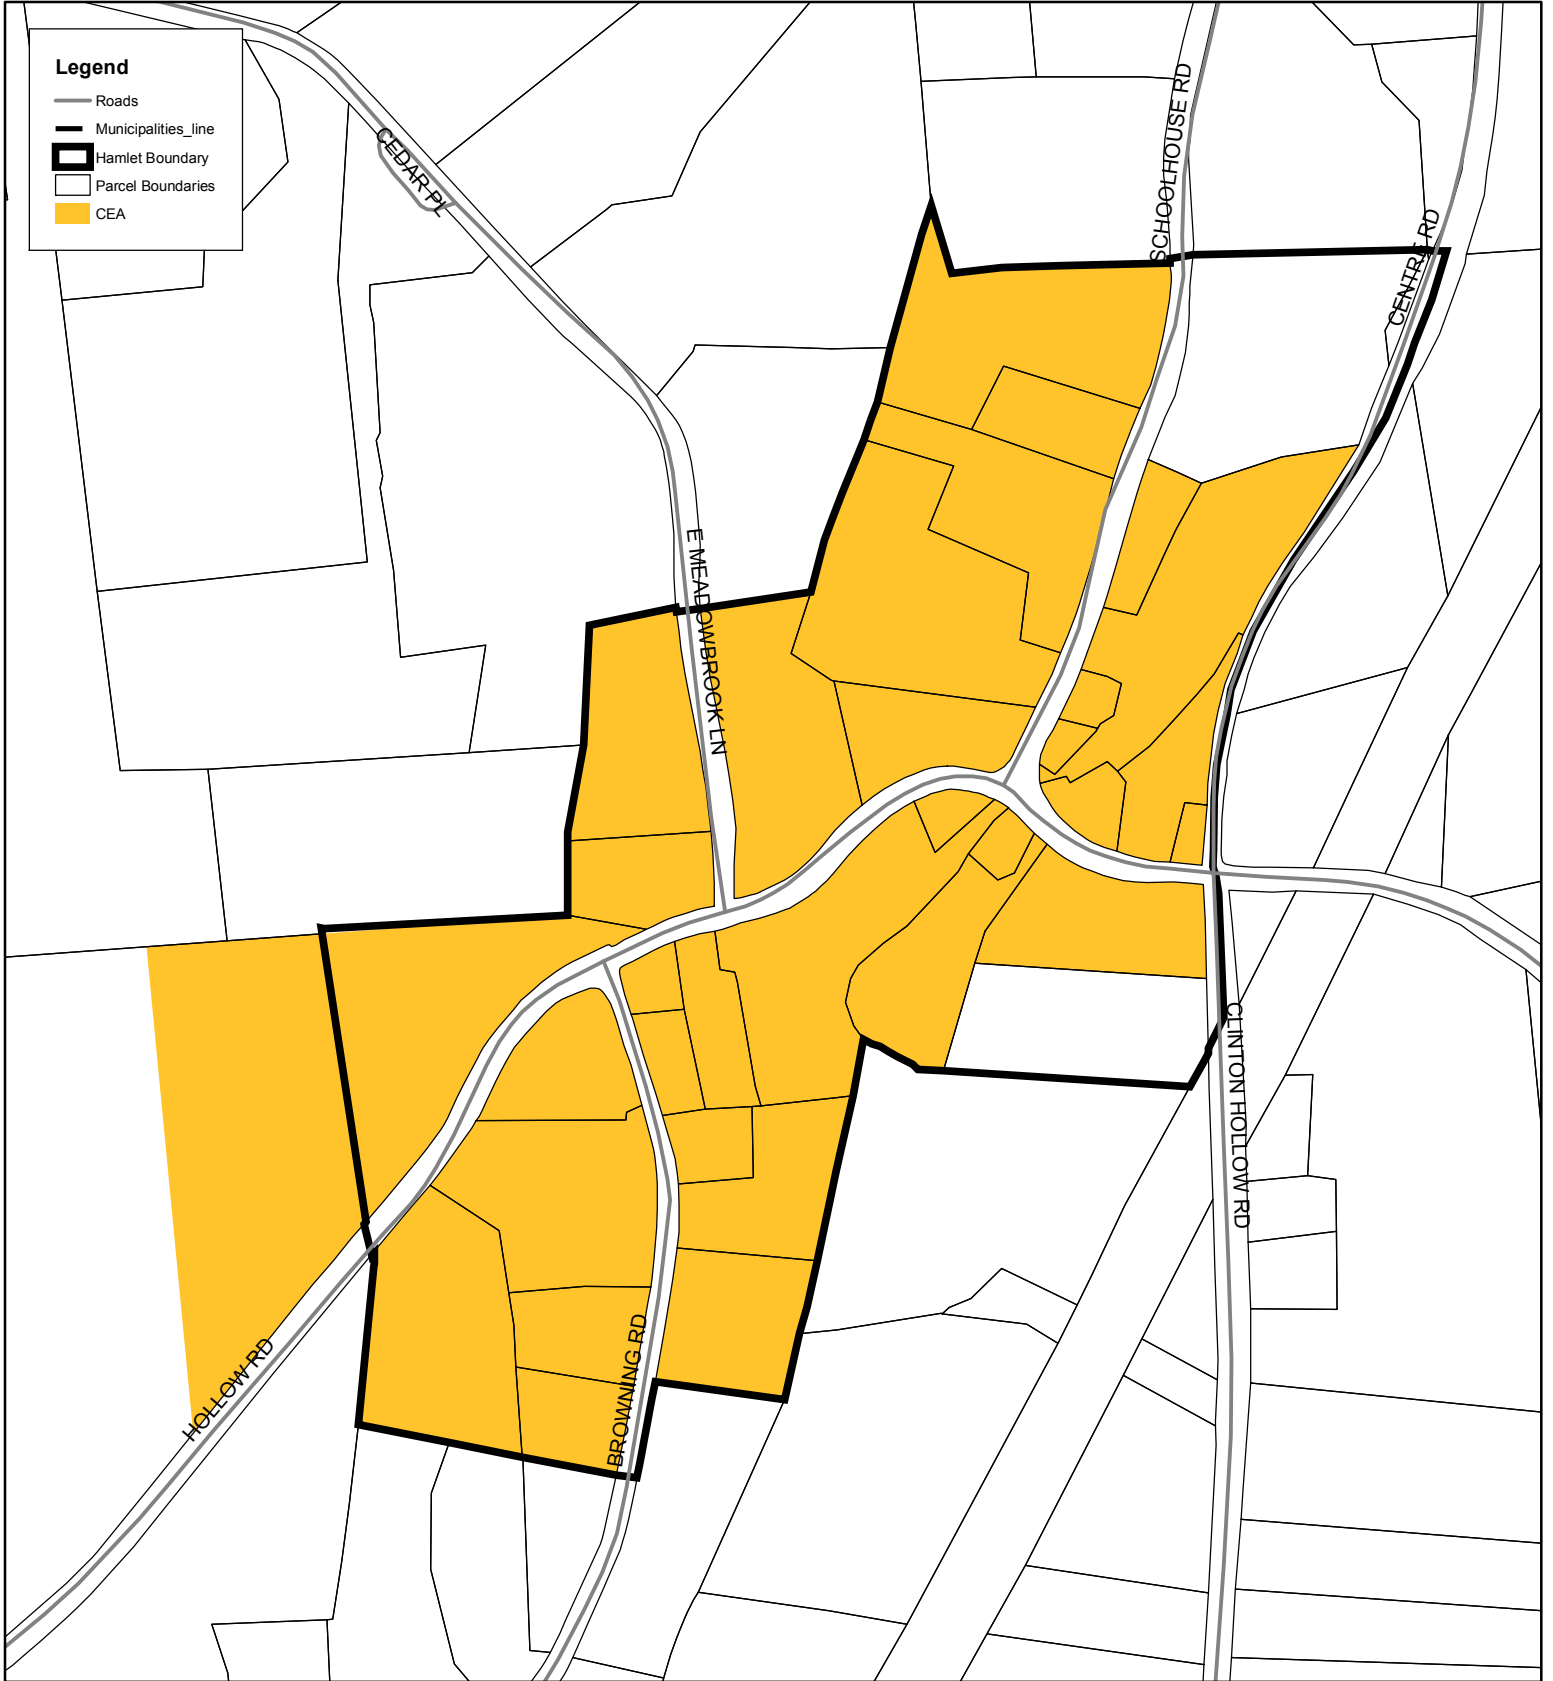

Clinton Hollow CEA and Hamlet

Town of Clinton, Dutchess County, New York

Map Created February 2008

Tax Parcels: Dutchess County Real Property
Tax Service Agency, January, 2008

0 175 350 700 Feet

1:5,000

WARNING: This map is not a substitute for land surveys or legal documents. No accuracy or completeness guarantee is implied or intended.