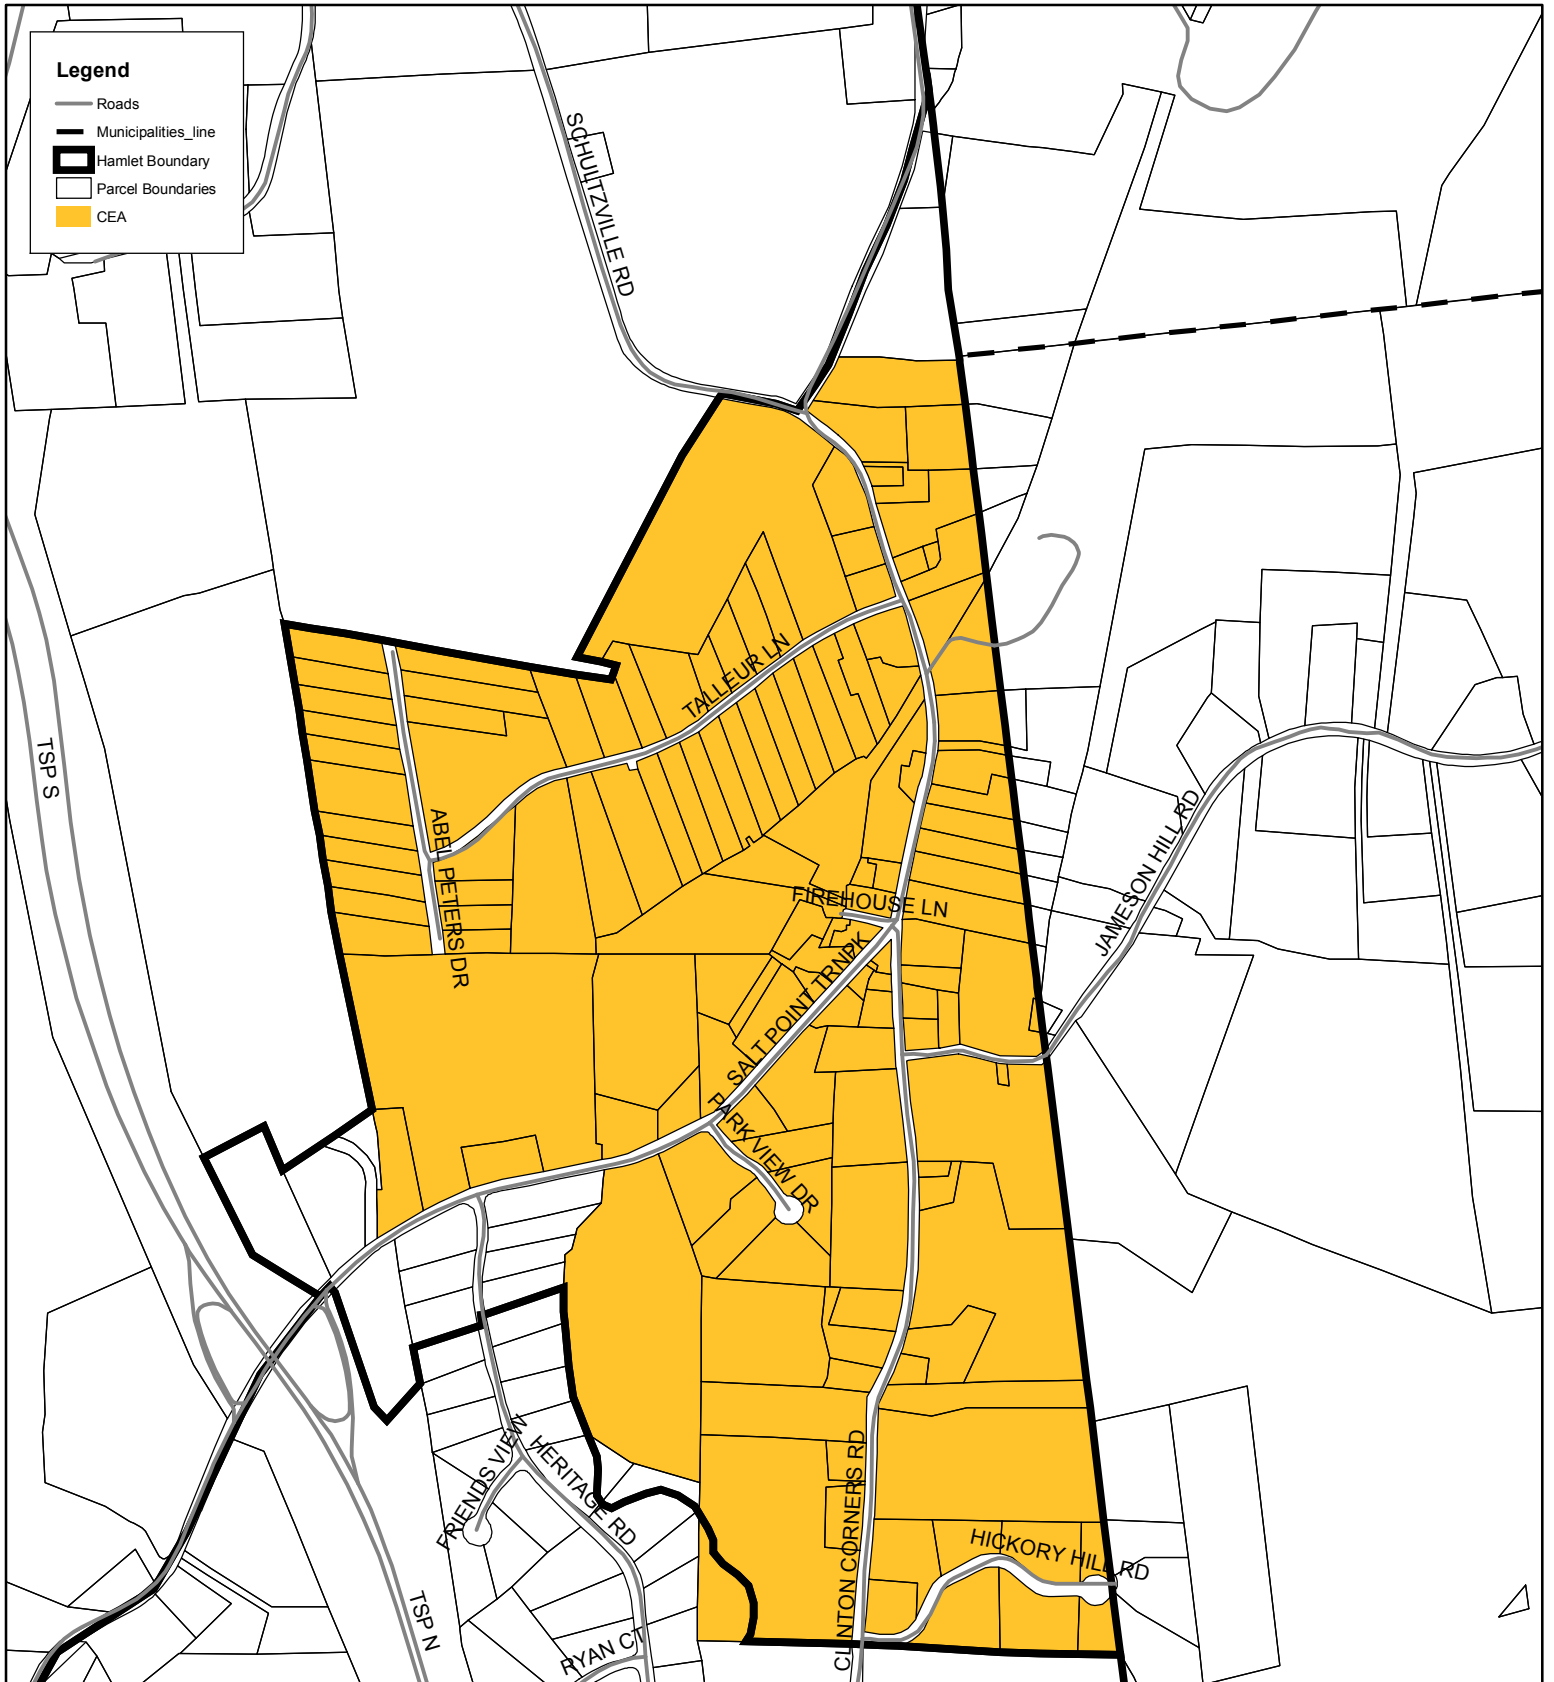

Clinton Corners CEA and Hamlet

Town of Clinton, Dutchess County, New York

Map Created February 2008

Tax Parcels: Dutchess County Real Property
Tax Service Agency, January, 2008

0 325 650 1,300 Feet

1:10,000

WARNING: This map is not a substitute for land surveys or legal documents. No accuracy or completeness guarantee is implied or intended.